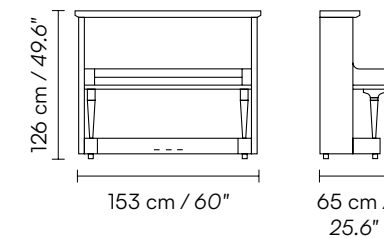

Finish Polished black;
other finishes are available at
www.bechstein.com

Dimensions

Weight 248 kg / 547 lbs

optional VARIO digital system

➔ [More information](#)

R 6 Style

→ [More information](#)

A stately stature with superb sound