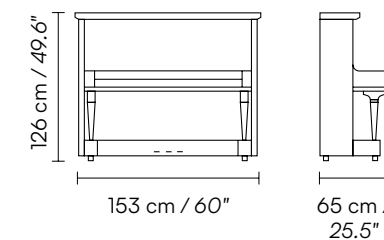

Dimensions

Weight 249 kg / 549 lbs

optional VARIO digital system